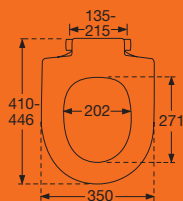

Alternative hinge:

D69999 Universal topmounted hinge with lift-off
D73999 Universal flex toogle hinge with lift-off

DELIGHT

Nr. 492000-D78999
Universal flex hinge with lift-off
000 white, 001 black

Alternative hinge: