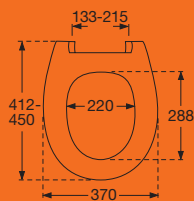

CALMO

Nr. 556000-D72999
Universal hinge with lift-off
000 white, 001 black, 273 pergamon